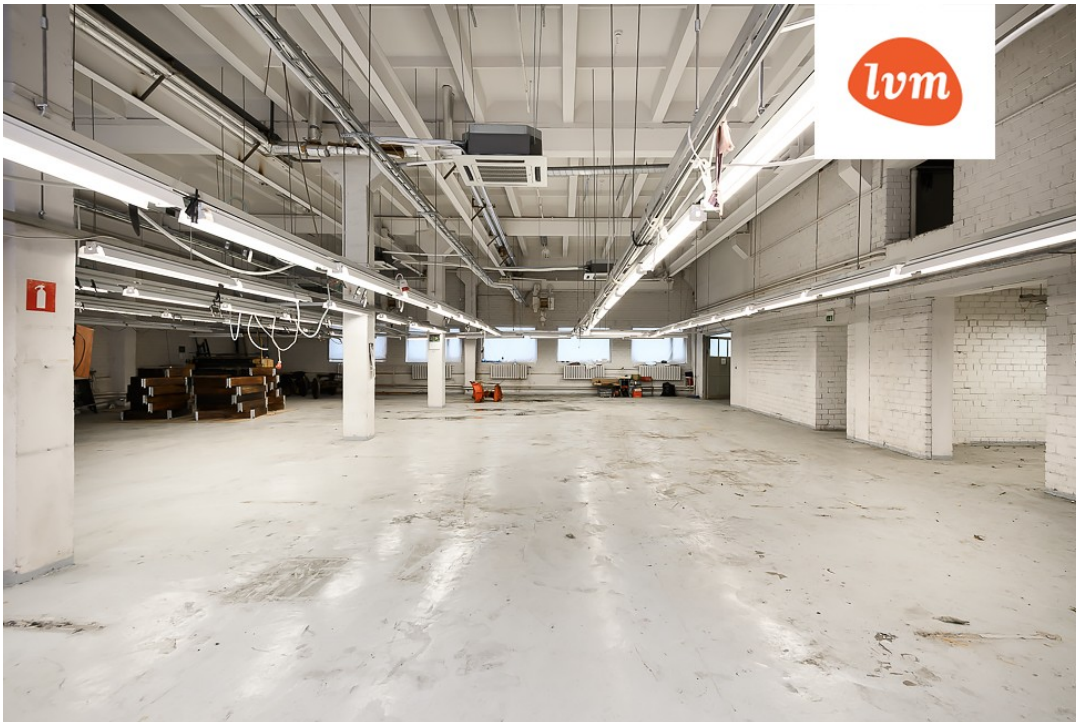

, J.V.Jannseni 28