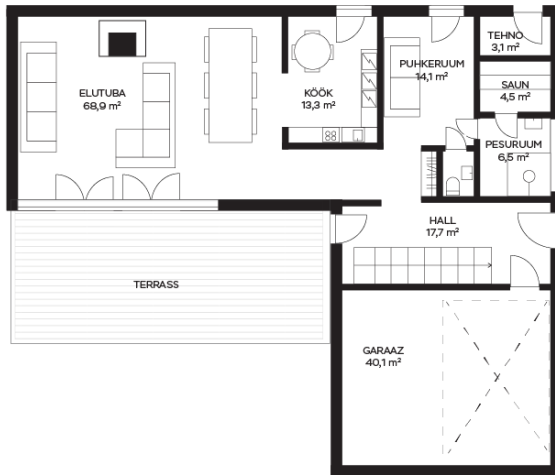

Kasteheina tee 10, Audru
I korrus