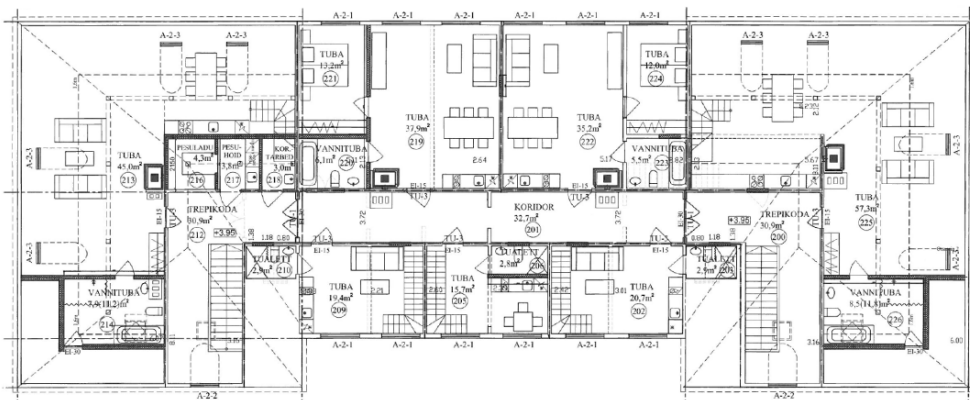

Viinistu koolimaja
II korrus