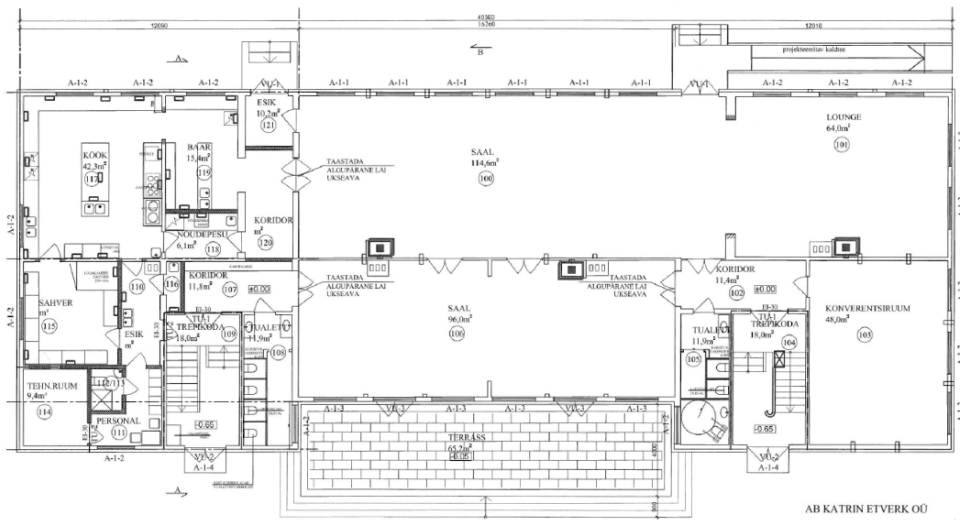

Viinistu koolimaja
I korrus