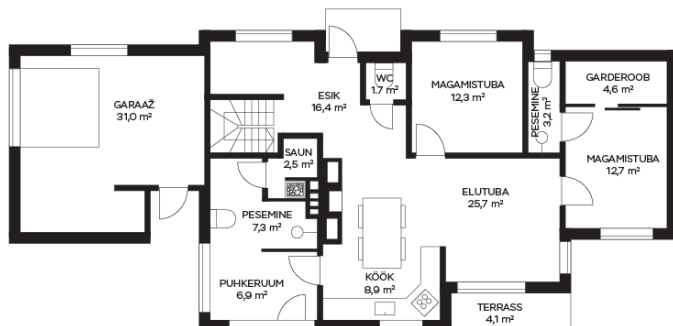

Vahe, Mereküla
I korrus