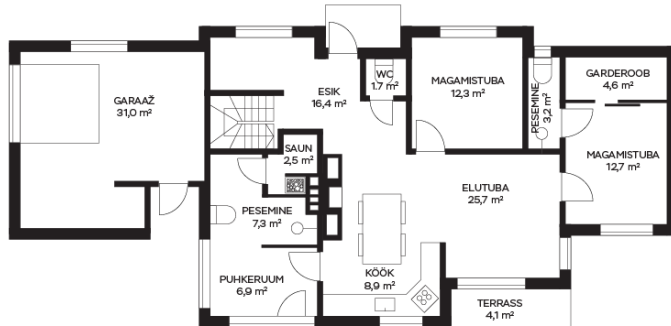

Vahe, Mereküla
I korrus