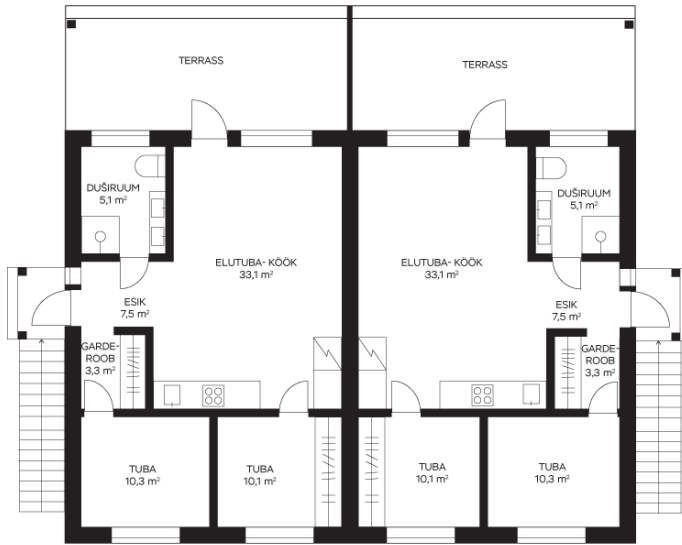

Real estate agent

Rita Sepp
rita.sepp@lvm.ee
+3725065364

Additional info

bathtub, furniture, shower, separate entrance, fenced area, auxiliary building

Information

, Maarja

Maarja 16
I korrus

Maarja 16
II korrus