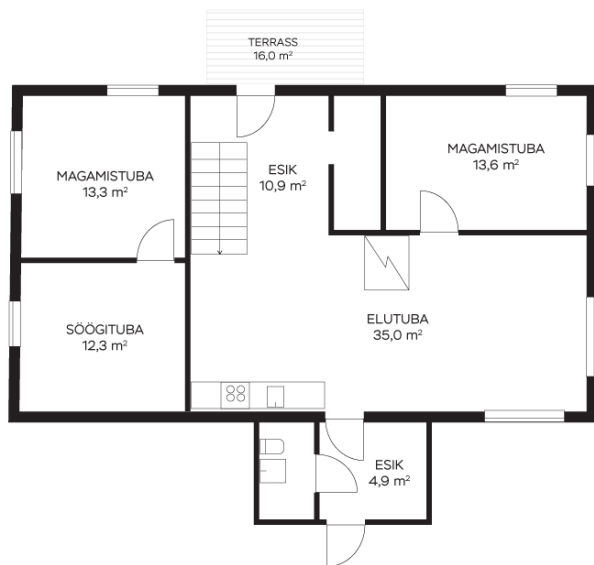

**Real estate agent**

**Henel Aava**  
 henel.aava@lvm.ee  
 +37256855888

**Additional info**

balcony, bathtub, hot-water boiler, cable TV, wardrobe, electricity, fireplace, Furniture available, industrial power supply, strip flooring, refrigerator, metal roofing, sauna, shower, water, separate WC, furnished kitchen, neighbour watch, separate rooms, open kitchen, courtyard, separate entrance, wall cabinets, central water, fenced area, auxiliary building, public transportation, entry from the street

**Information**

**House, Peetri tee 14**

**Peetri tee 14**  
I korrus

**Peetri tee 14**  
II korrus