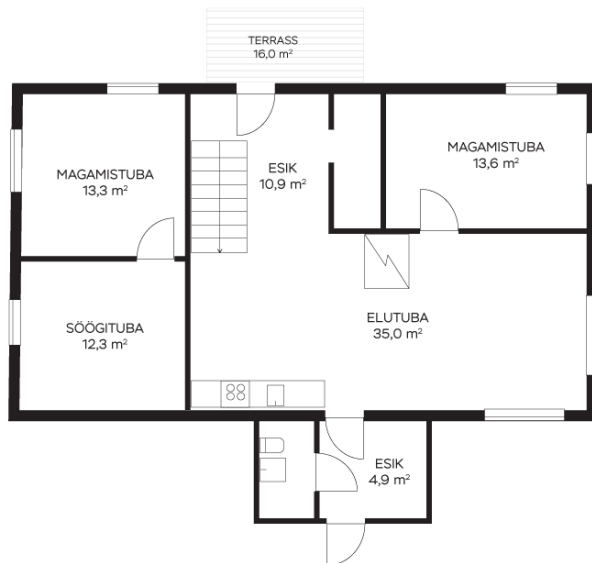

Real estate agent

Henel Aava
 henel.aava@lvm.ee
 +37256855888

Additional info

balcony, bathtub, hot-water boiler, cable TV, wardrobe, electricity, fireplace, Furniture available, industrial power supply, strip flooring, refrigerator, metal roofing, sauna, shower, water, separate WC, furnished kitchen, neighbour watch, separate rooms, open kitchen, courtyard, separate entrance, wall cabinets, central water, fenced area, auxiliary building, public transportation, entry from the street

Information

House, Peetri tee 14

Peetri tee 14
I korrus

Peetri tee 14
II korrus