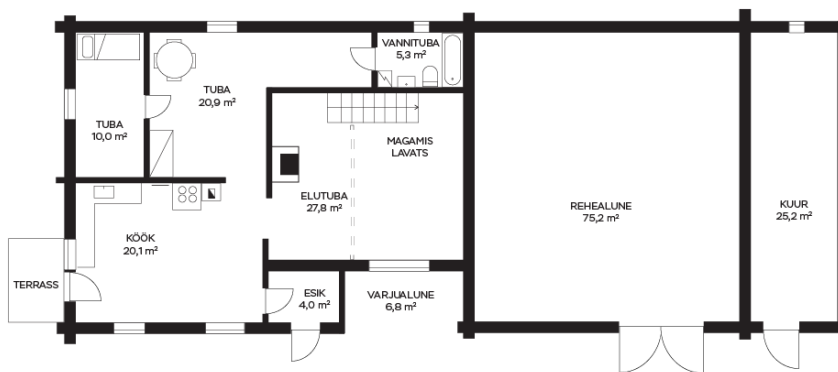

Sepakurmi reheelamu