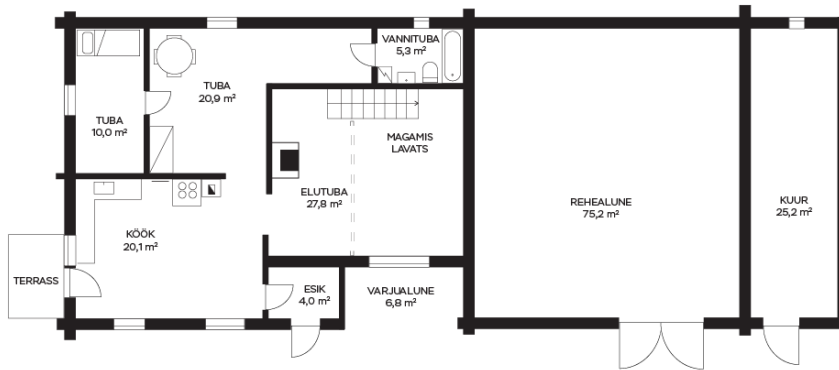

Sepakurmi reheelamu