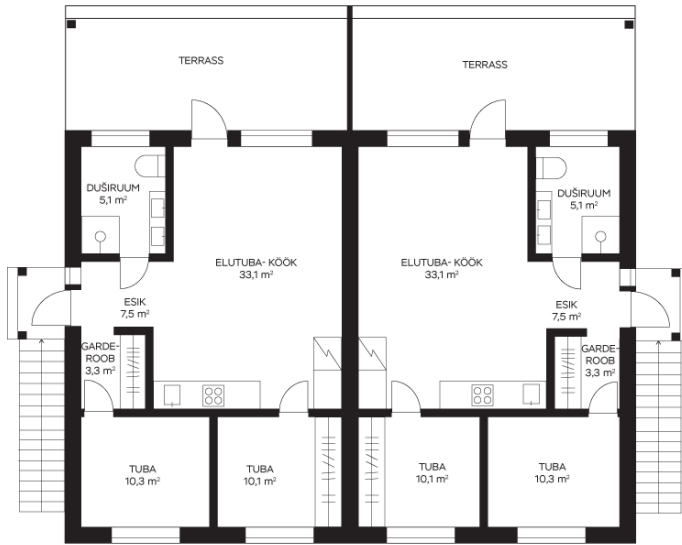

Real estate agent

Rita Sepp
rita.sepp@lvm.ee
+3725065364

Additional info

bathtub, furniture, shower, separate entrance, fenced area, auxiliary building

Information

House, Maarja

Maarja 16
I korrus

Maarja 16
II korrus