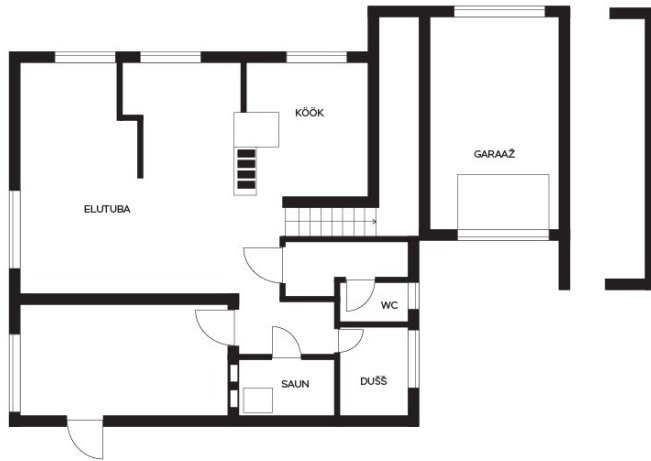

Käärasoo ring 14 Paikuse
I korrus