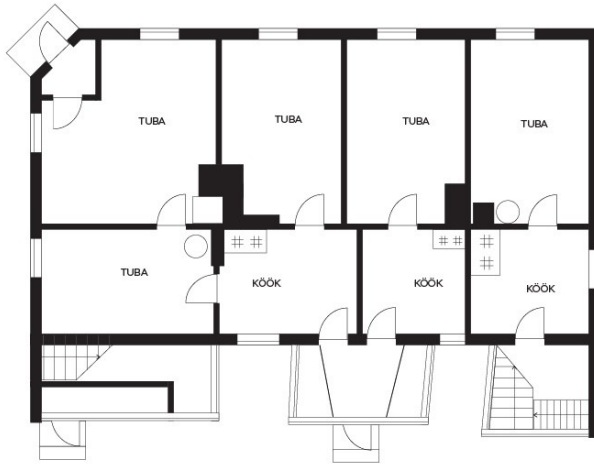

Kooli 24 Pärnu
I korrus