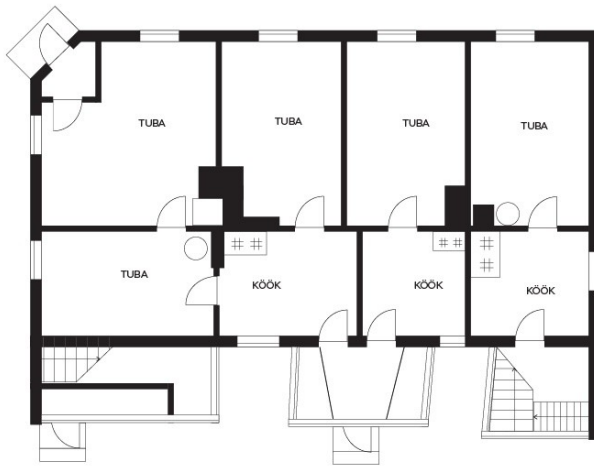

Kooli 24 Pärnu
I korrus