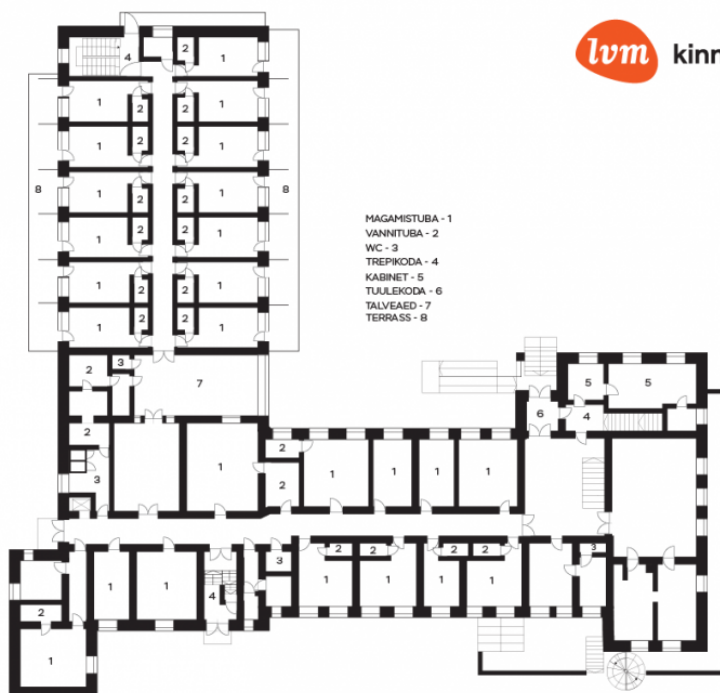

Restu mõis
I KORRUS