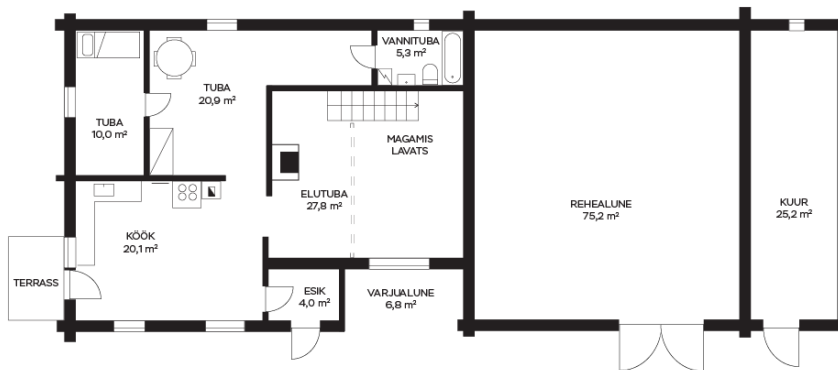

Sepakurmi reheelamu