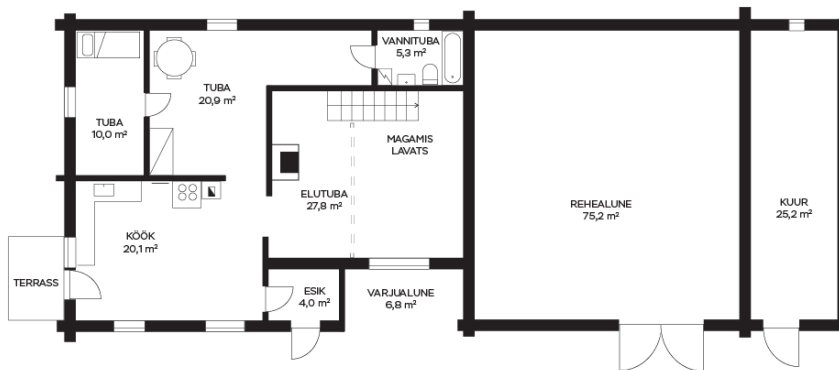

Sepakurmi reheelamu