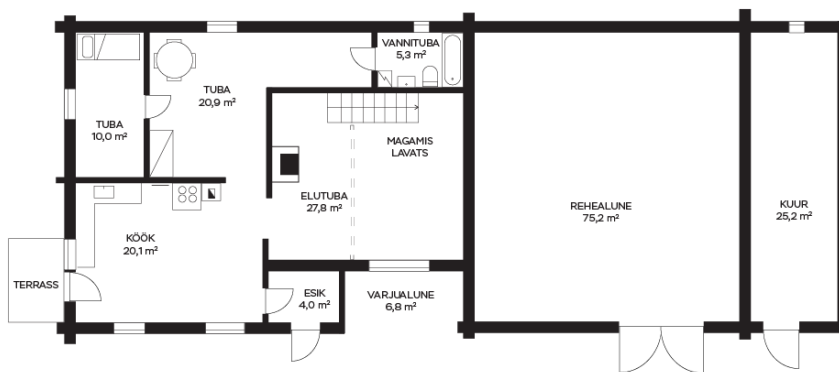

Sepakurmi reheelamu