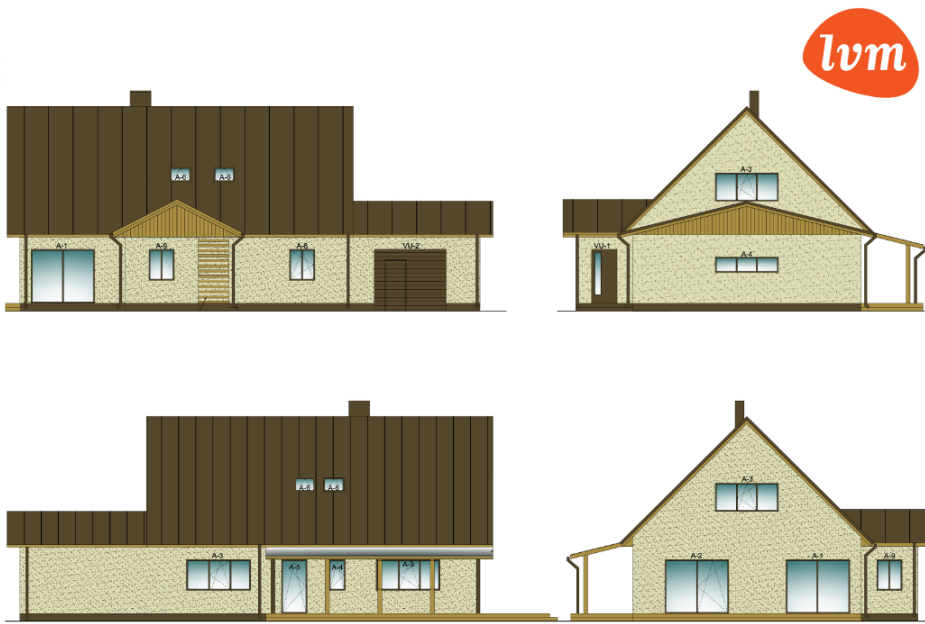

Object ID:	201066
Transaction:	Sale, residential land
County:	Harju maakond
City/county:	Kose vald Ravila alevik
Ownership form:	registered immovable
Cadastral register number:	33702:002:0516
Total area:	0.00 m ²
Area of plot:	1669.00 m ²
Sale price:	99 000 €
Price per m ² :	59 €

99 000 €

Real estate agent

Jaanus Saadve
 jaanus.saadve@lvm.ee
 +37256154260

Additional info
 electricity, water

Information

residential land, Tammiku tee 9

Tammiku tee 9, Ravila
I korrus

Tammiku tee 9 Ravila
II korrus