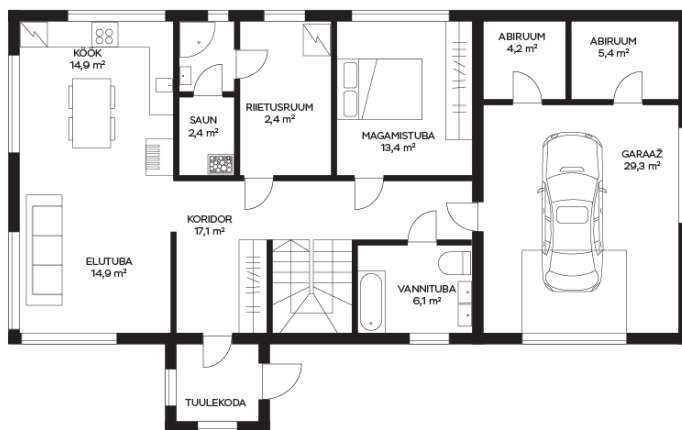

Tammiku tee 9, Ravila
I korrus