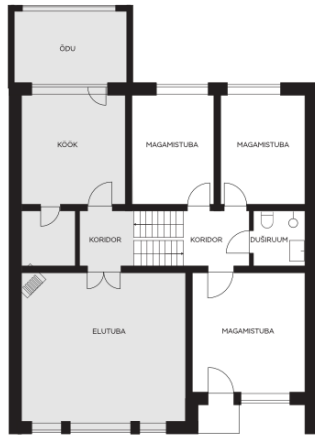

Real estate agent

Henel Aava
 henel.aava@lvm.ee
 +37256855888

Additional info

burglar alarm, balcony, basement, hot-water boiler, cable TV, wardrobe, electricity, fireplace, furniture, Furniture available, Garage, industrial power supply, strip flooring, refrigerator, stone roofing, sauna, shower, water, separate WC, furnished kitchen, neighbour watch, separate rooms, courtyard, separate entrance, high ceilings, wall cabinets, central water, public transportation, entry from the street

Information

section of house, Kuusekese 4/1

Kuusekese 4/1

Keldrikorrus

I korrus

Kuusekese 4/1

II korrus

Katusekorrus