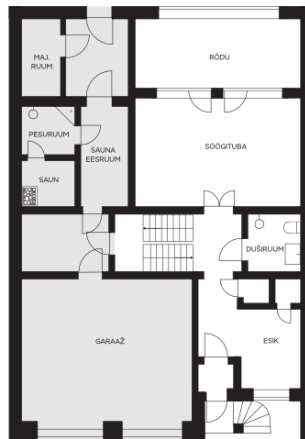

Real estate agent

Henel Aava
 henel.aava@lvm.ee
 +37256855888

Additional info

burglar alarm, balcony, basement, hot-water boiler, cable TV, wardrobe, electricity, fireplace, furniture, Furniture available, Garage, industrial power supply, strip flooring, refrigerator, stone roofing, sauna, shower, water, separate WC, furnished kitchen, neighbour watch, separate rooms, courtyard, separate entrance, high ceilings, wall cabinets, central water, public transportation, entry from the street

Information

section of house, Kuusekese 4/1

Kuusekese 4/1

Keldrikorrus

I korrus

Kuusekese 4/1

II korrus

Katusekorrus